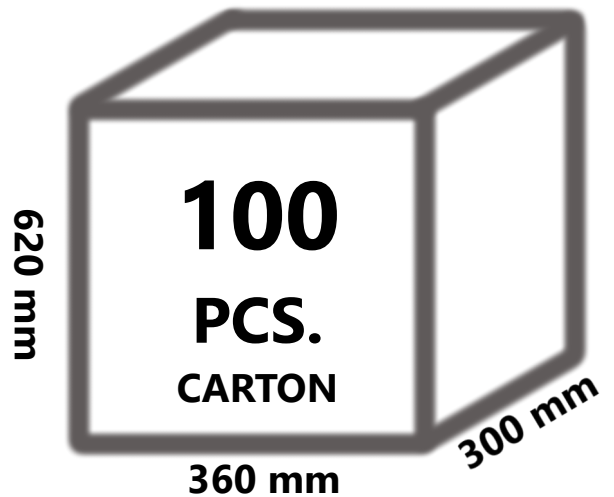

Material details

- •Locally sourced, recycled paper & cardboard pulp
- •Single use only
- •Dispose of by macerator
- •Tested in line with PAS 29:1999